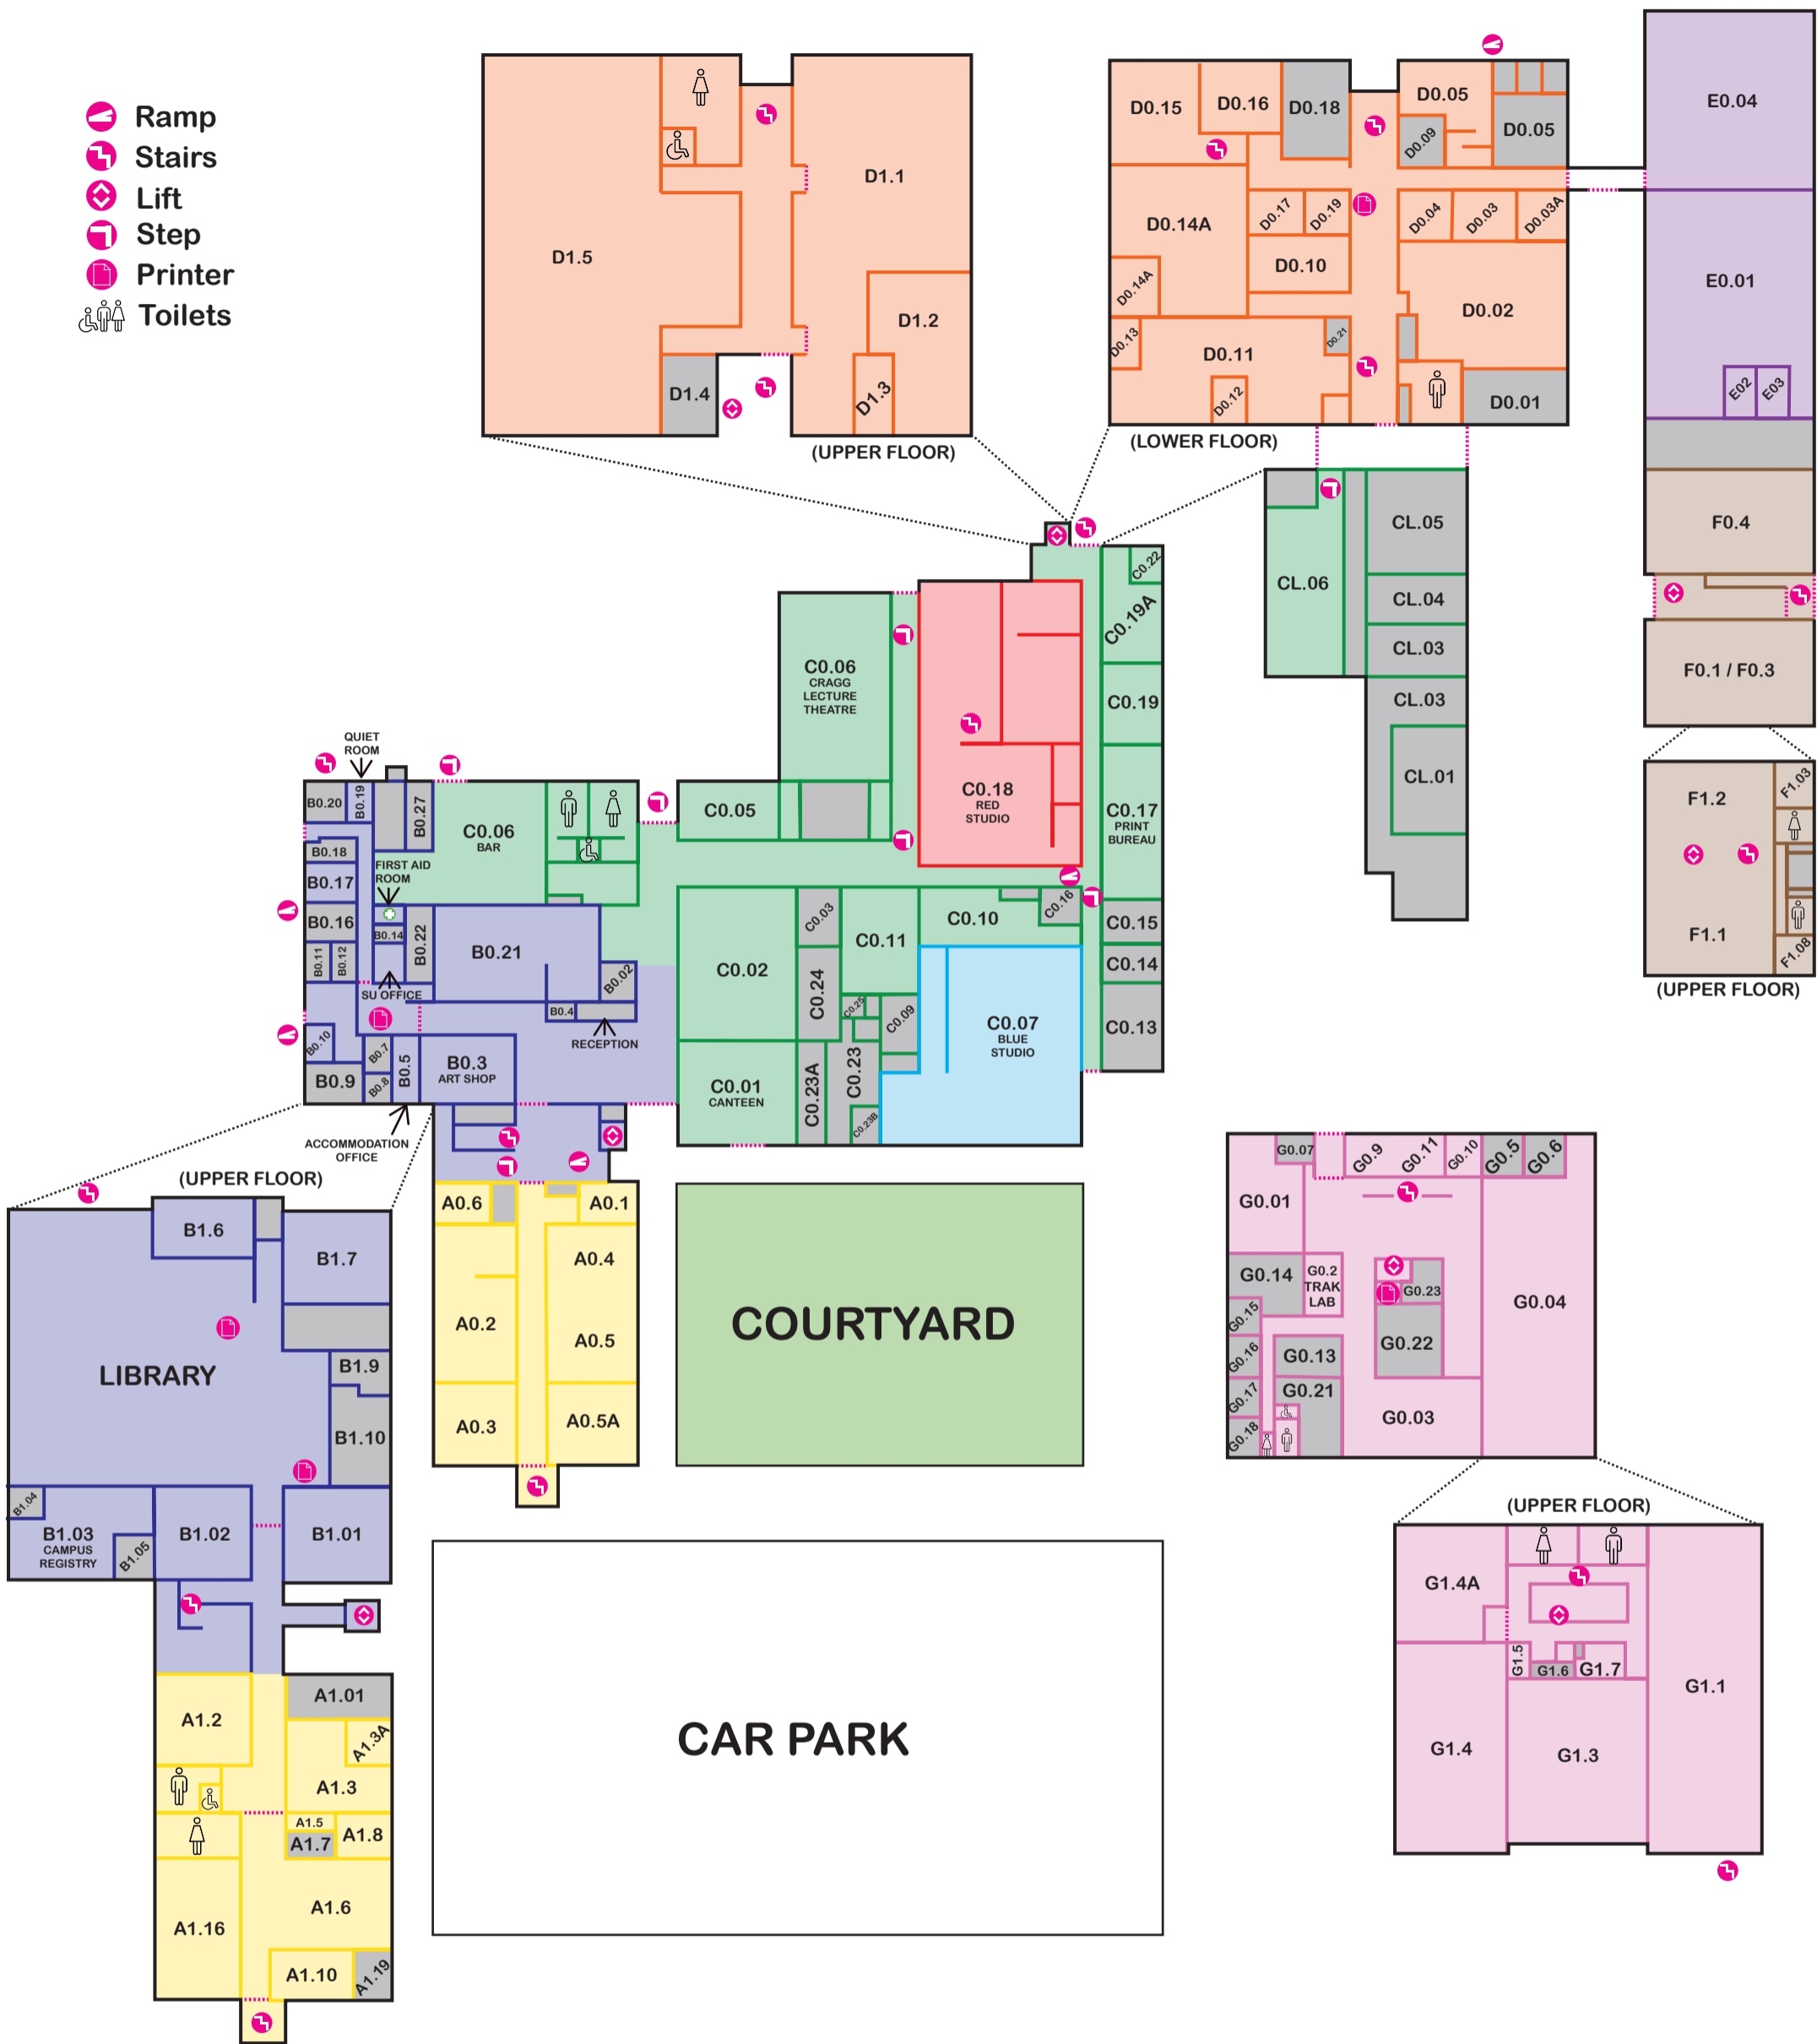

Canterbury Campus Map

-  Ramp
-  Stairs
-  Lift
-  Step
-  Printer
-  Toilets

A Block
Ground Floor - A0.01 - A0.06
Upper Floor - A1.01 - A1.16

B Block
Ground Floor - B0.01 - B0.27
(Reception, Art Shop, SU Office, Accommodation Office)
Upper Floor - B1.01 - B1.10
(Library)

C Block
Ground Floor - C0.01 - C0.22
(Cragg Lecture Theatre, Bar, Canteen, Print Bureau)
C0.07 Blue Studio
C0.18 Red Studio
Lower Floor - CL.01 - CL.06

D Block
Lower Floor - D0.01 - D0.21
Upper Floor - D1.01 - D1.05

E Block
Lower Floor - E0.01 - E0.04

F Block
Lower Floor - F0.01 - F0.04
Upper Floor - F1.01 - F1.08

G Block
Lower Floor - G0.01 - G0.23
Upper Floor - G1.01 - G1.07